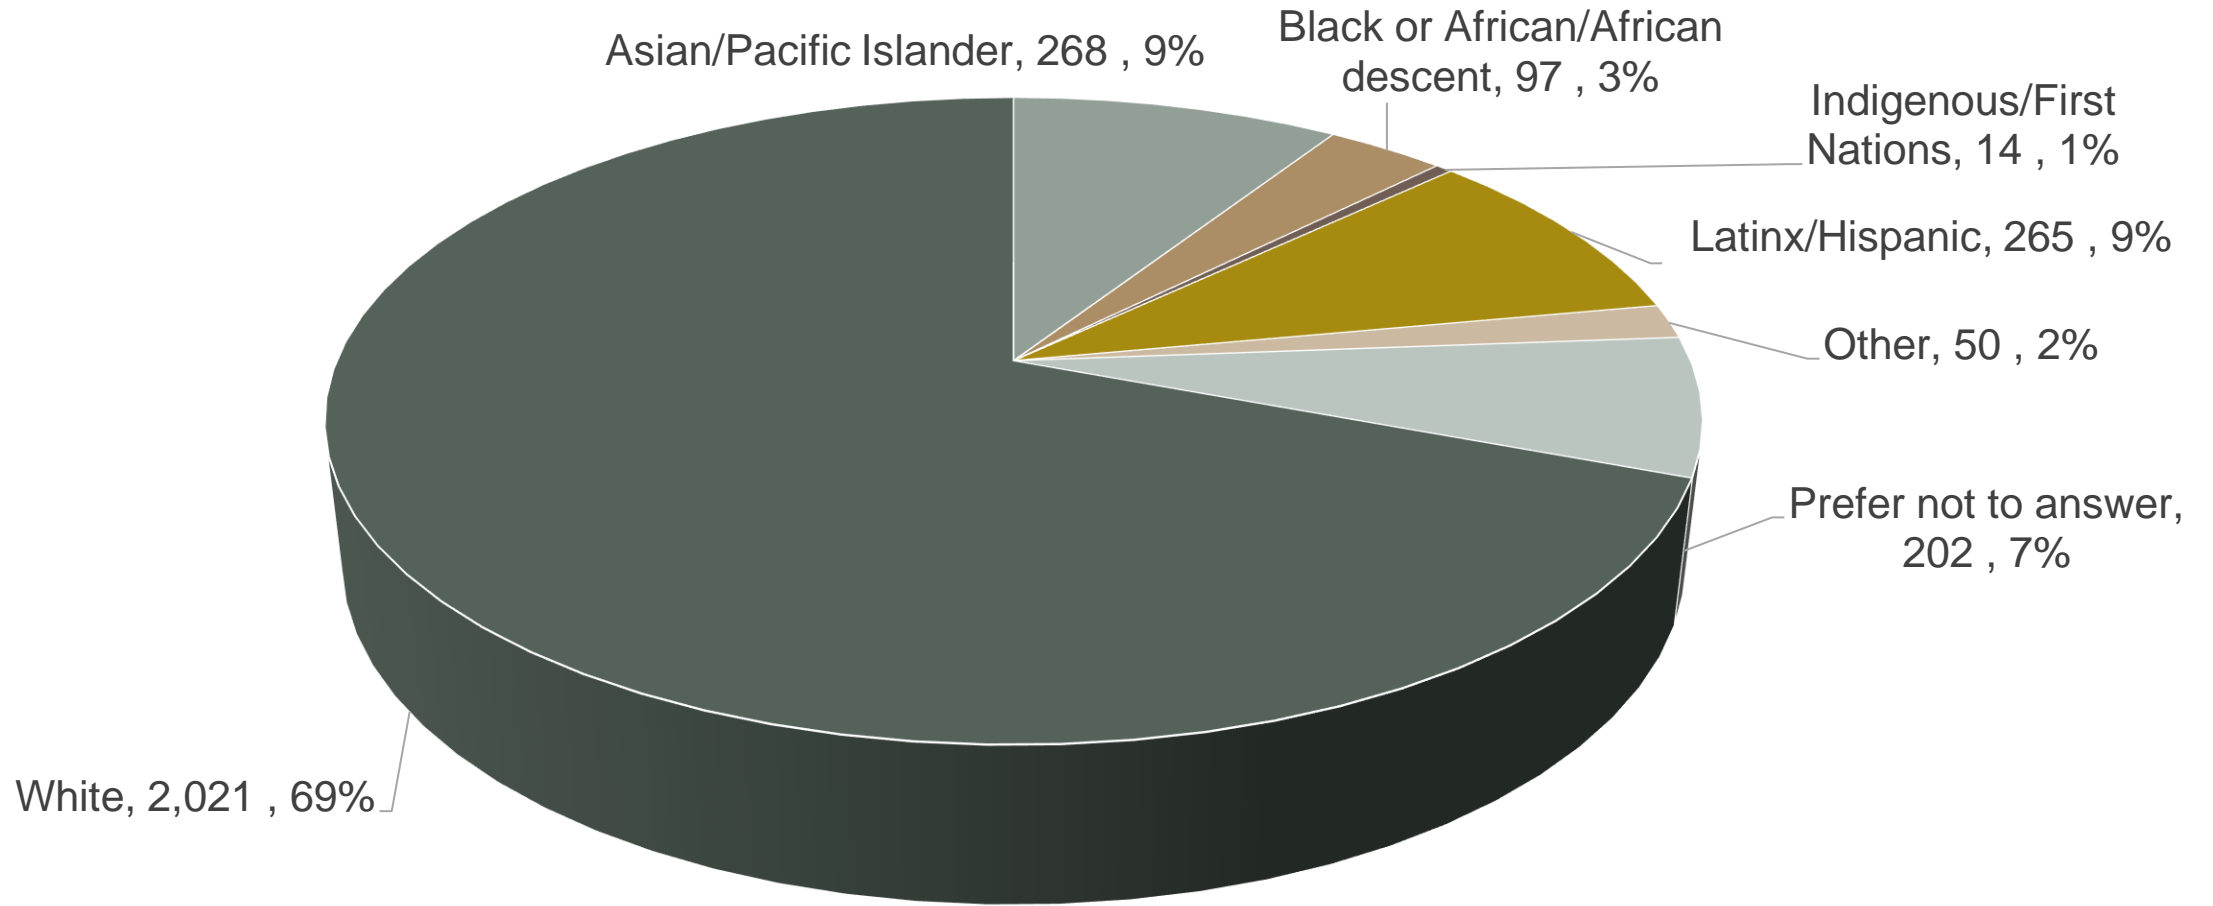

ABAI Diversity Data

2021 Annual Convention Attendees

A | B | A | I

Association for Behavior Analysis International

Gender Identity

Response rate: 89% (2,792 of 3,149 members).

Race/Ethnicity

Sexual Orientation

Primary Citizenship

Response rate: 92% (2,900 of 3,149 members).