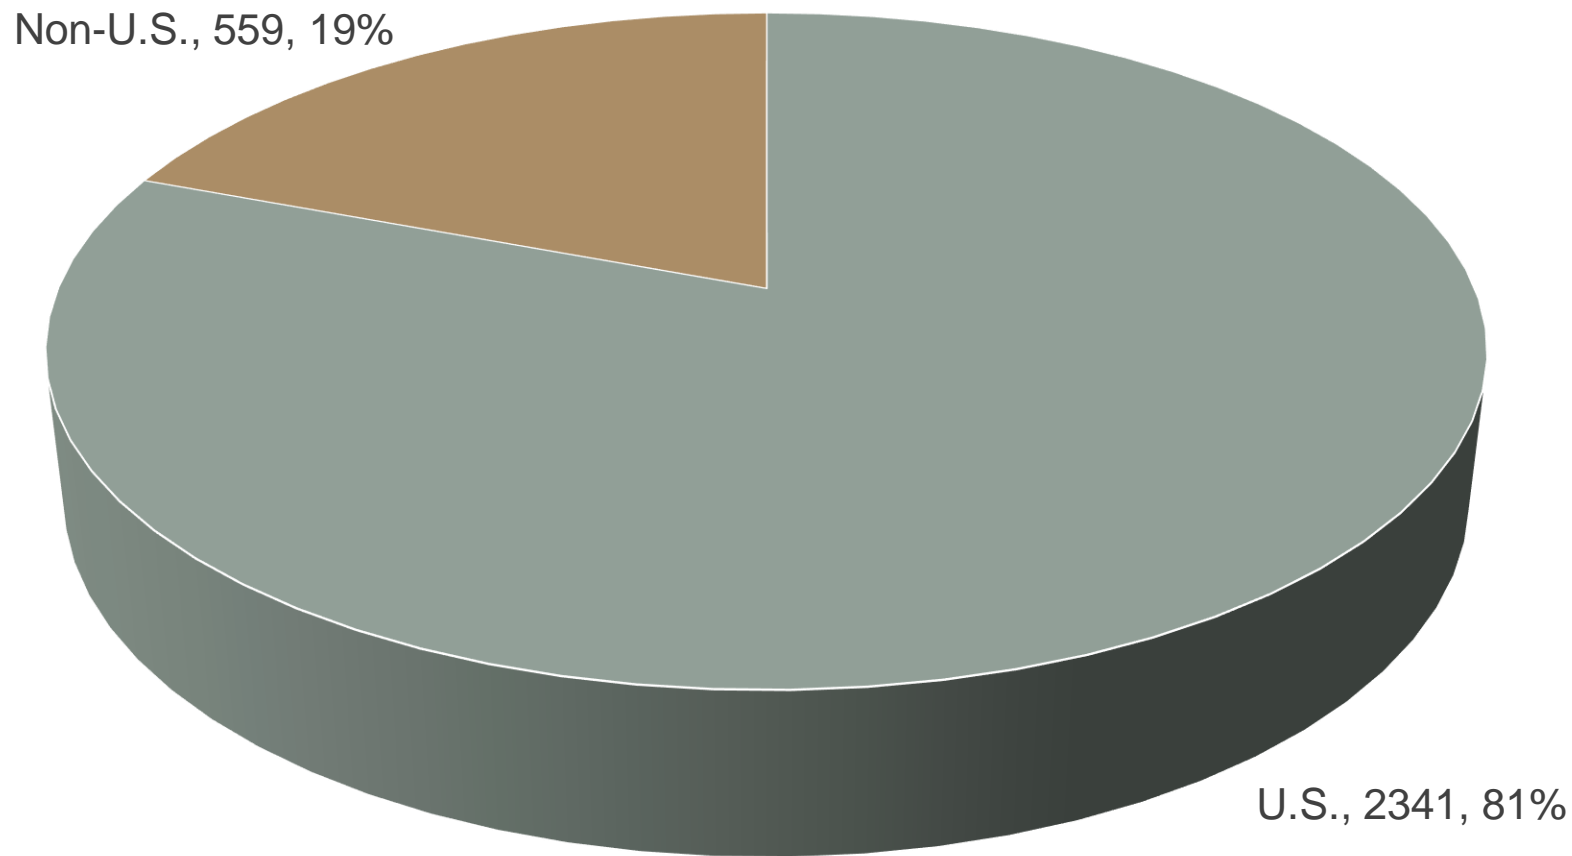

ABAI Diversity Data

2021 Annual Convention Attendees

A | B | A | I

Association for Behavior Analysis International

Gender Identity

Response rate: 89% (2,792 of 3,149 members).

Race/Ethnicity

Sexual Orientation

Primary Citizenship

Response rate: 92% (2,900 of 3,149 members).