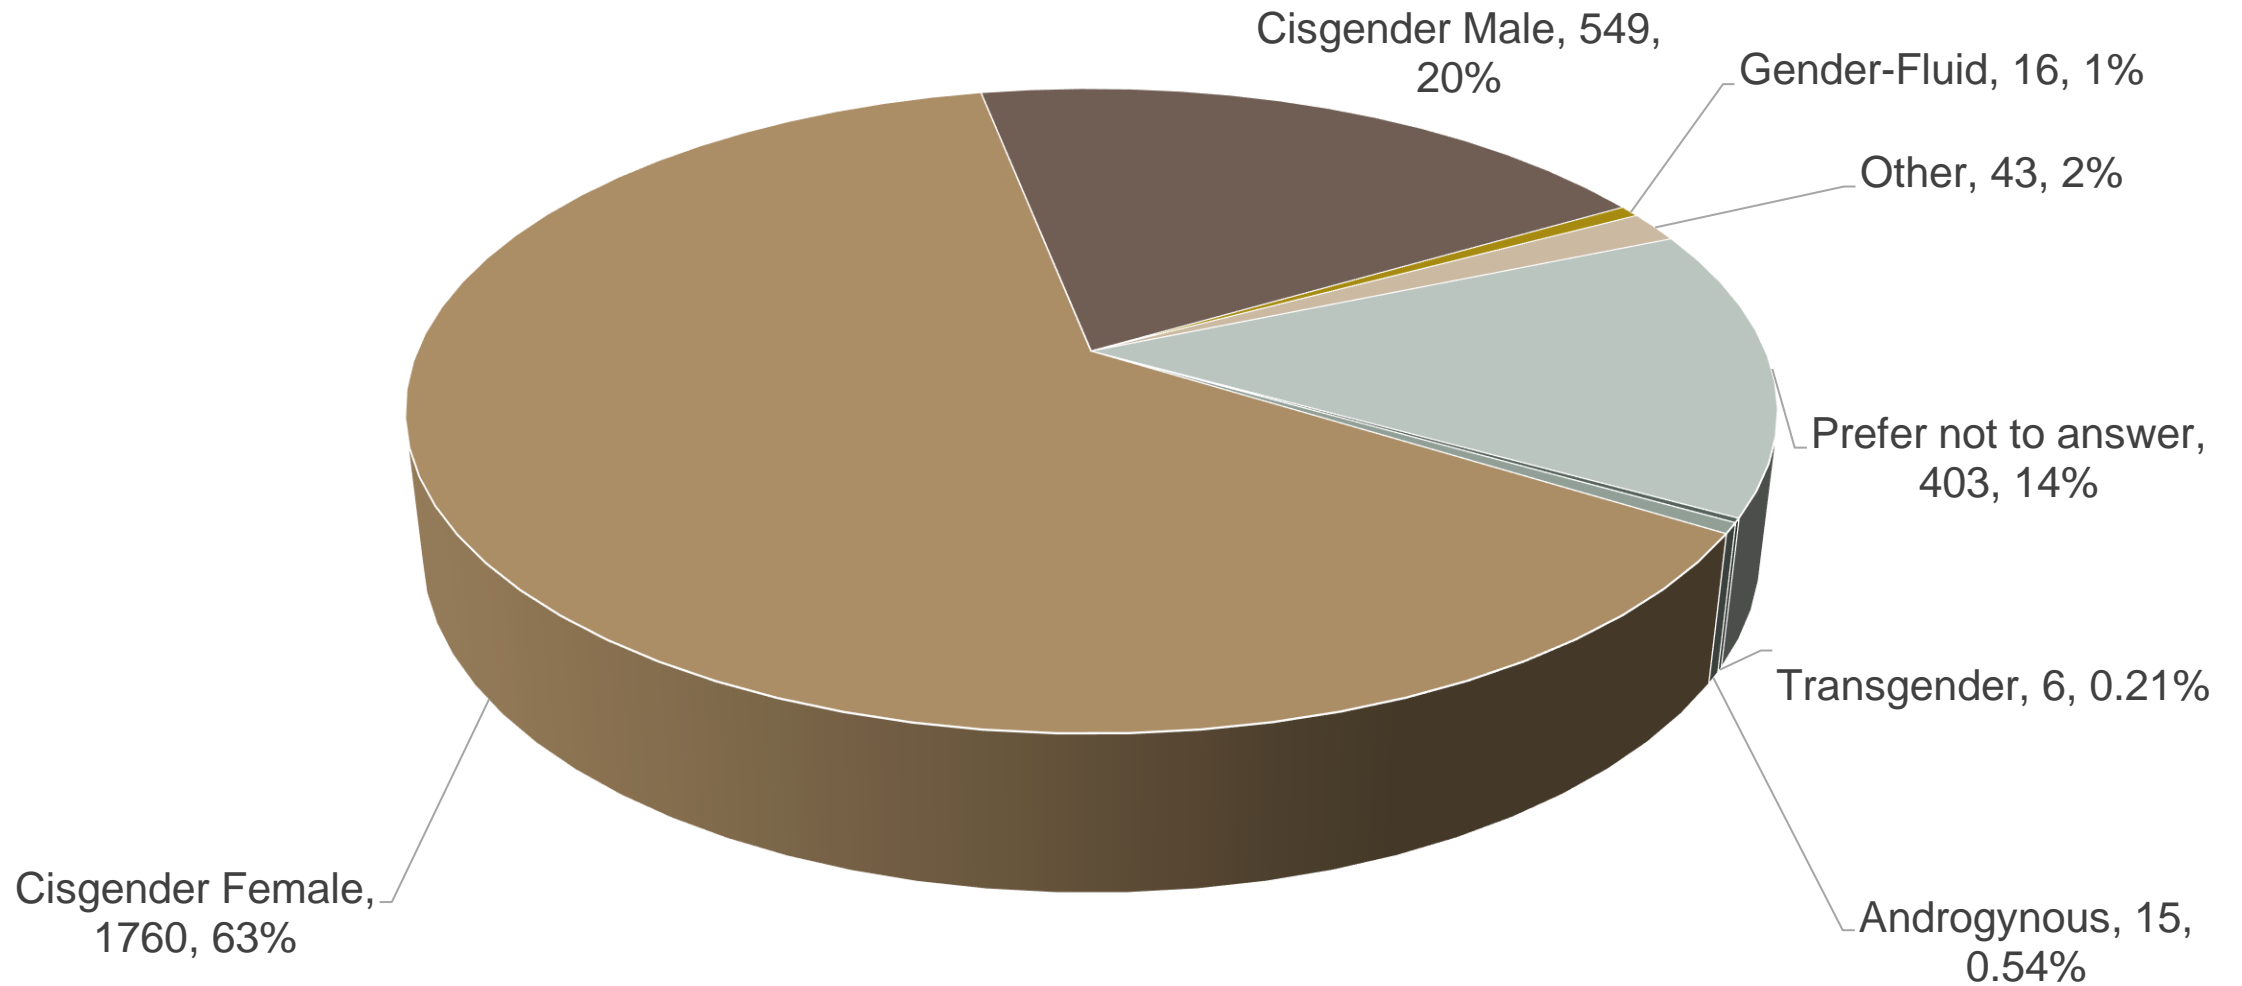

ABAI Diversity Data

2021 Annual Convention Attendees

A | B | A | I

Association for Behavior Analysis International

Gender Identity

Response rate: 89% (2,792 of 3,149 members).

Race/Ethnicity

Sexual Orientation

Primary Citizenship

Response rate: 92% (2,900 of 3,149 members).