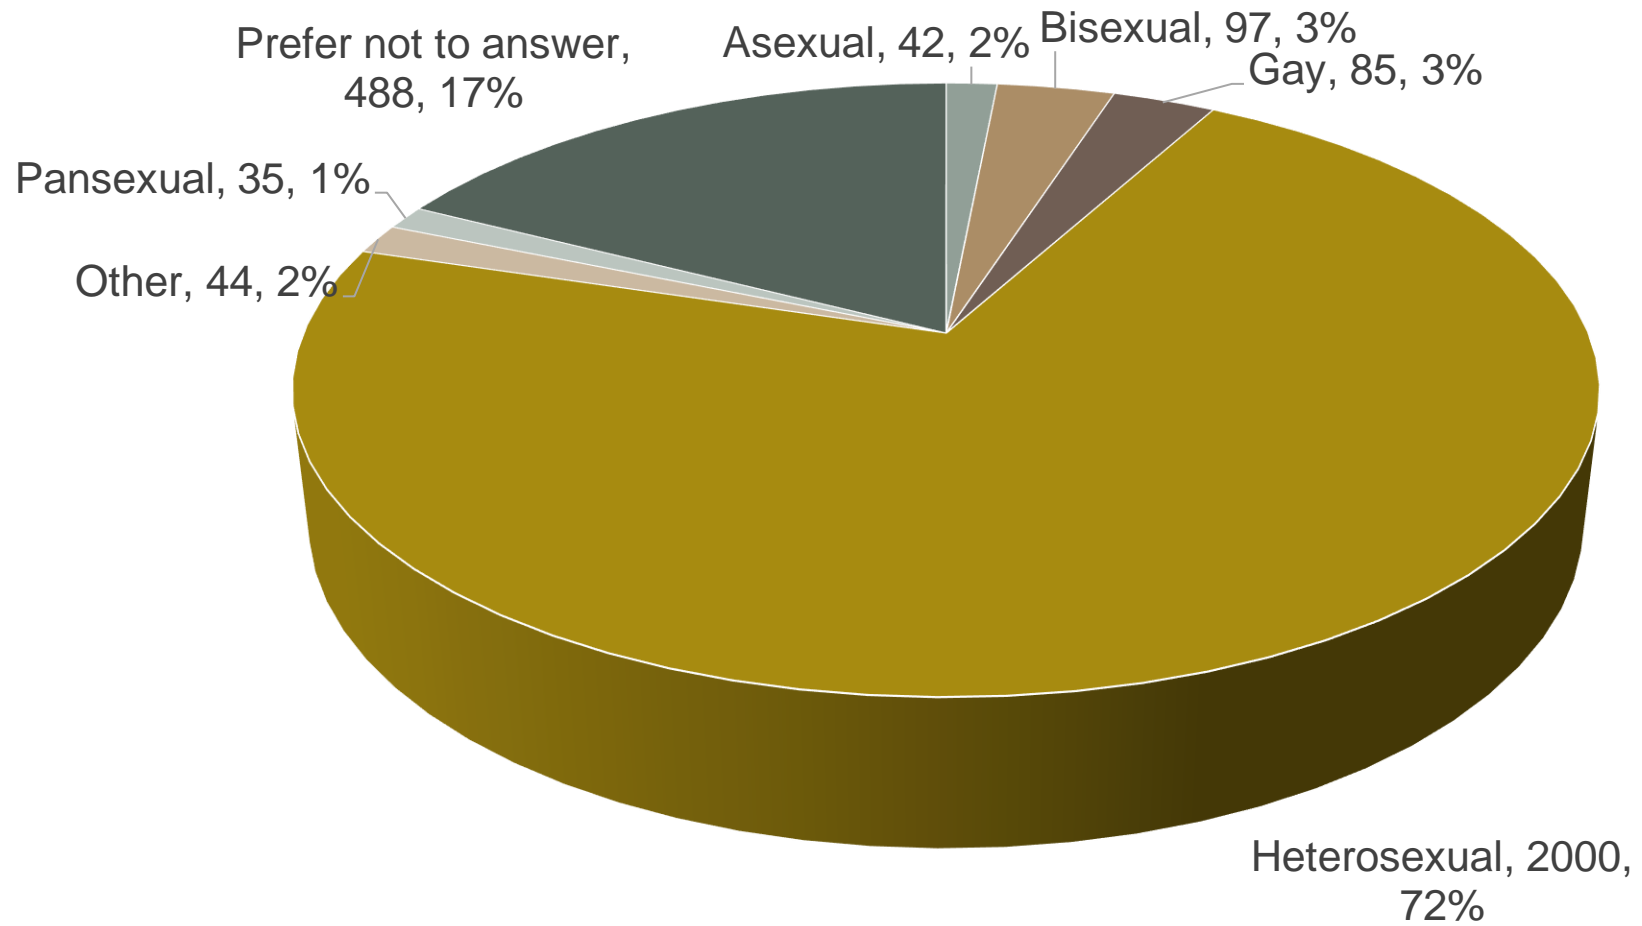

ABAI Diversity Data

2021 Annual Convention Attendees

A | B | A | I

Association for Behavior Analysis International

Gender Identity

Response rate: 89% (2,792 of 3,149 members).

Race/Ethnicity

Sexual Orientation

Primary Citizenship

Response rate: 92% (2,900 of 3,149 members).