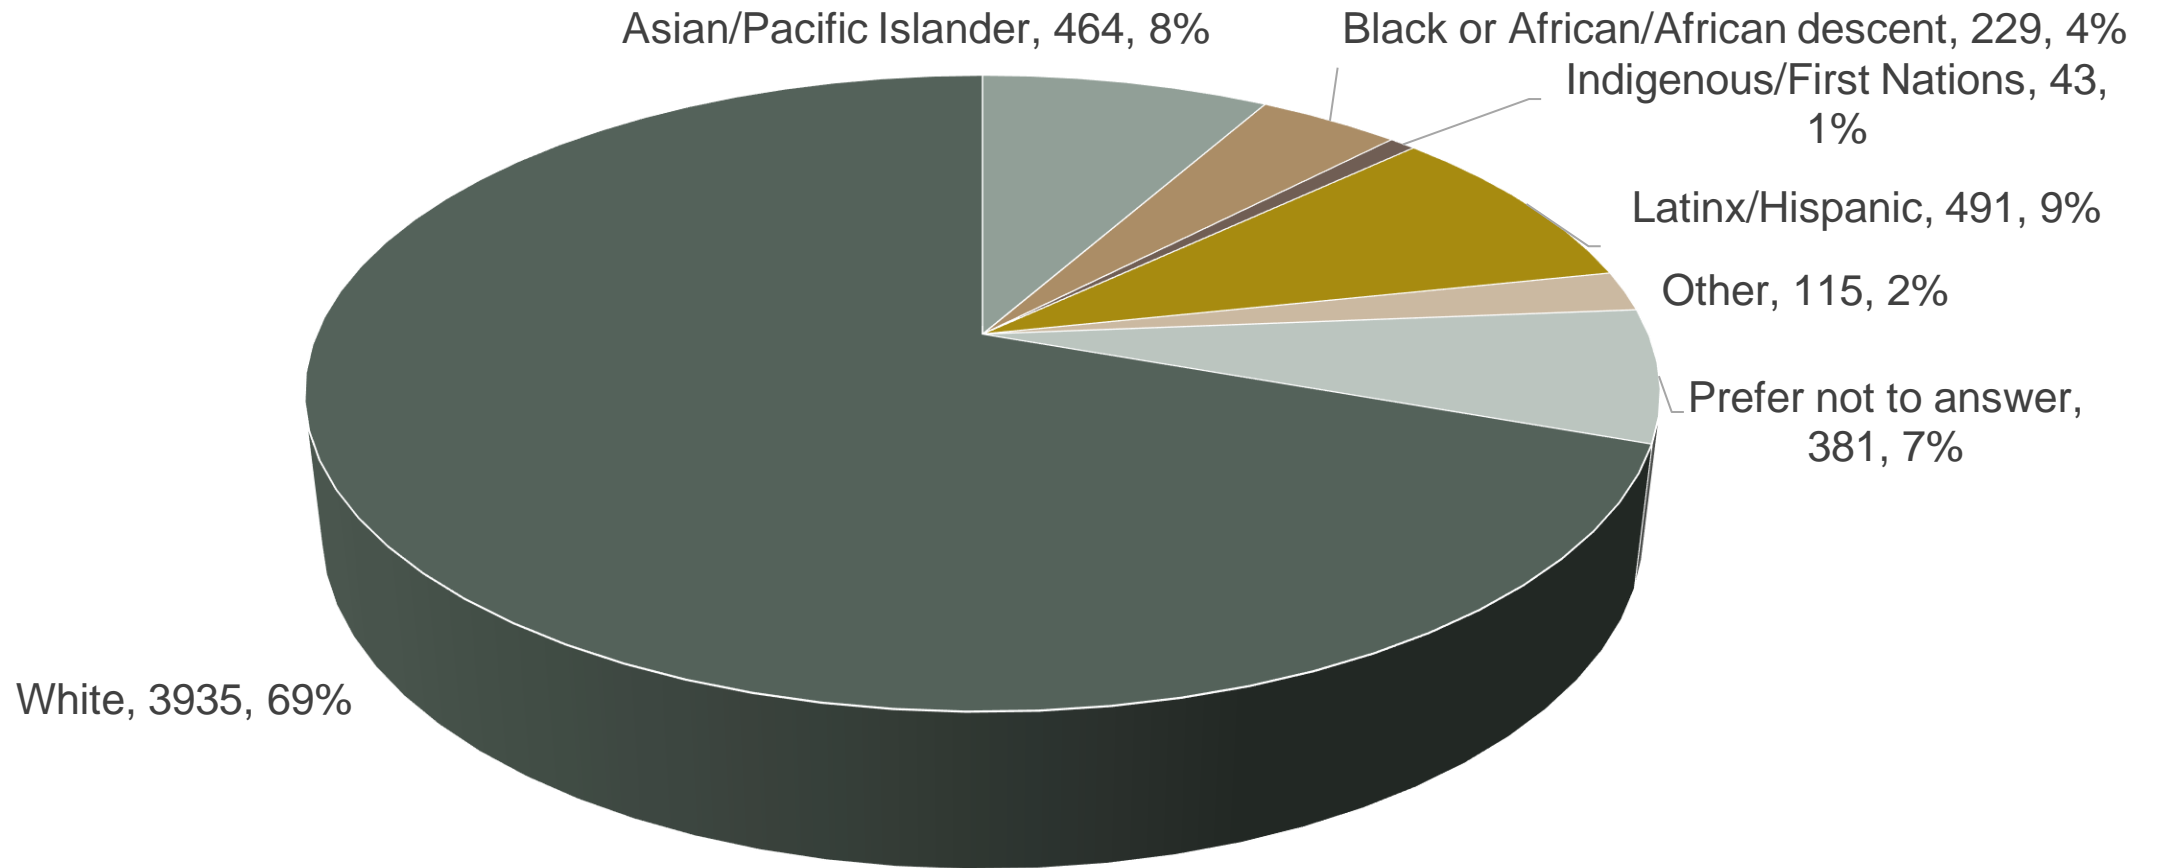

# ABAI Diversity Data

## Membership

2021 Members

# Race/Ethnicity

Response rate: 97% (5,408 of 5,580 members). 5,658 responses due to members selecting more than one response.