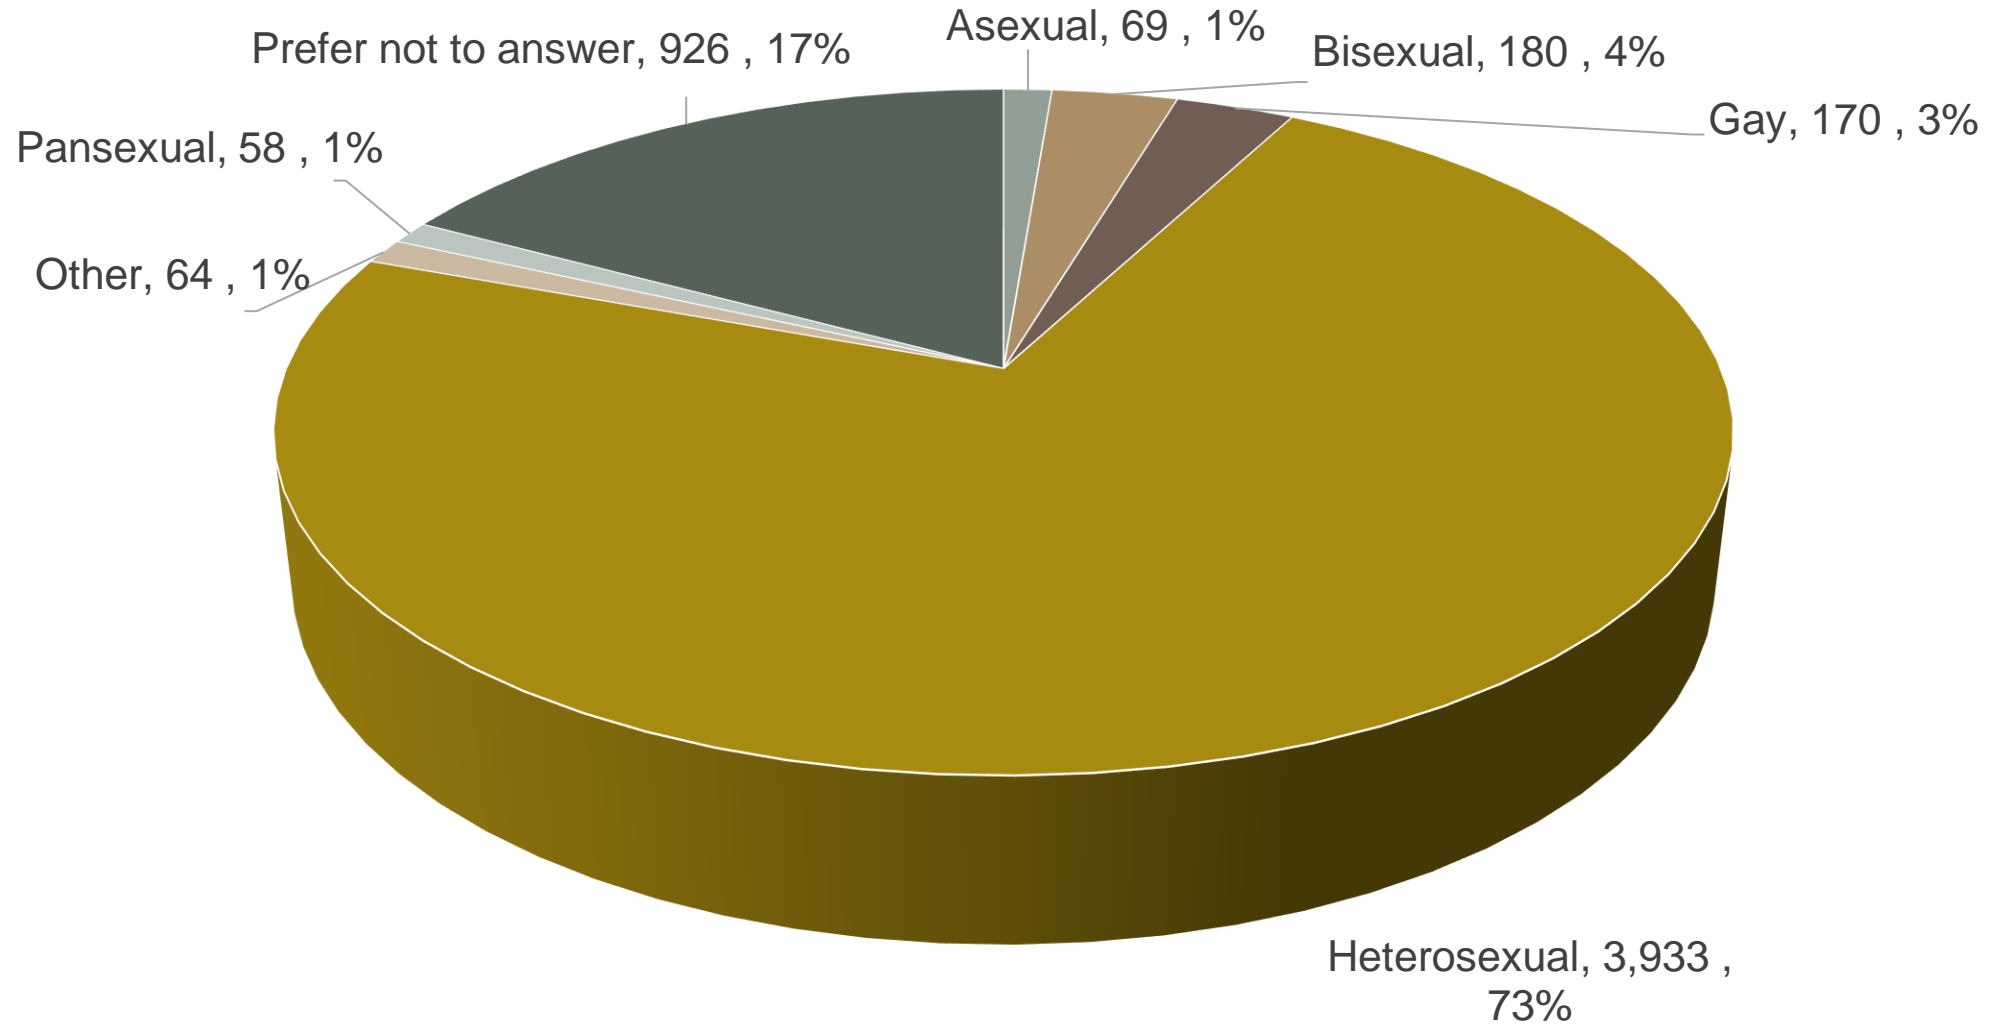

## Membership

2021 Members

# Gender Identity

# Race/Ethnicity

Response rate: 97% (5,408 of 5,580 members). 5,658 responses due to members selecting more than one response.

# Sexual Orientation