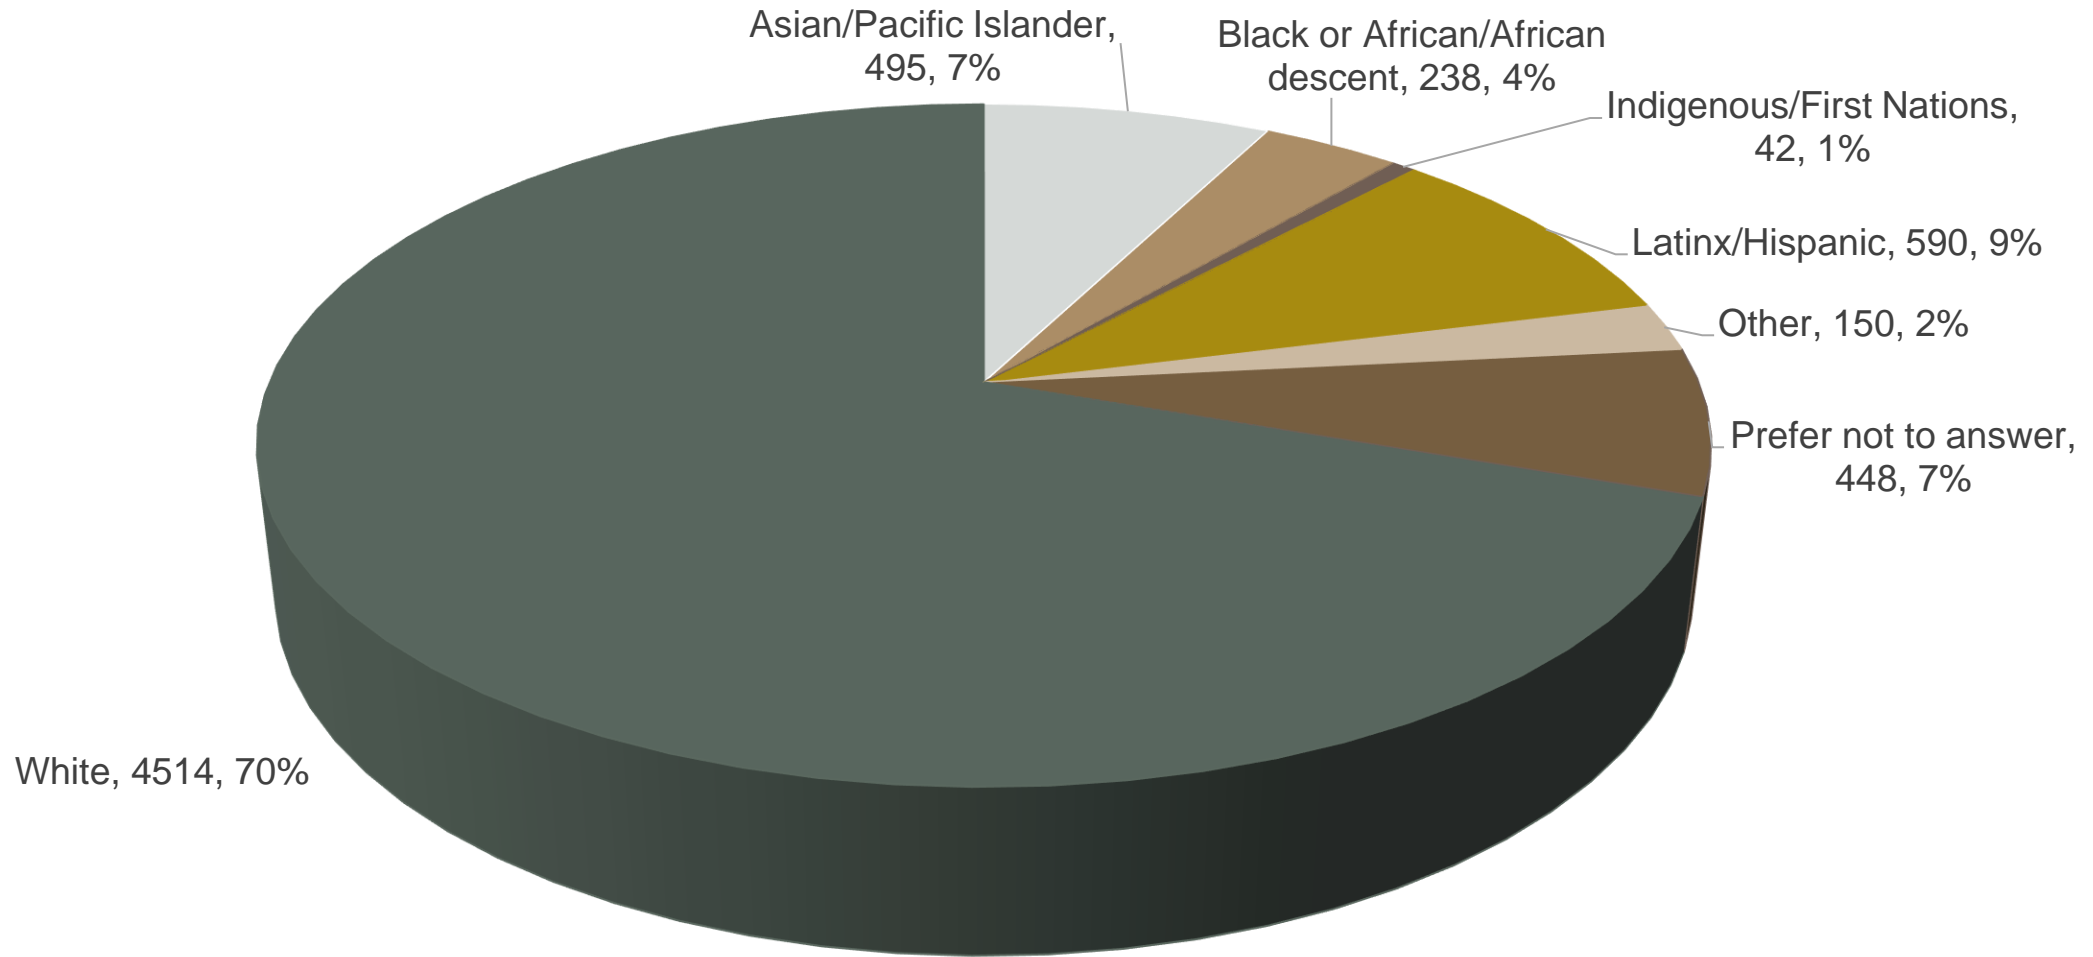

**A | B | A | I**  
Association for Behavior Analysis International

## Membership

# Race/Ethnicity

Survey sent to 8,290 total members; 75% (6,207) responded; 6,477 responses total due to members selecting more than one response.