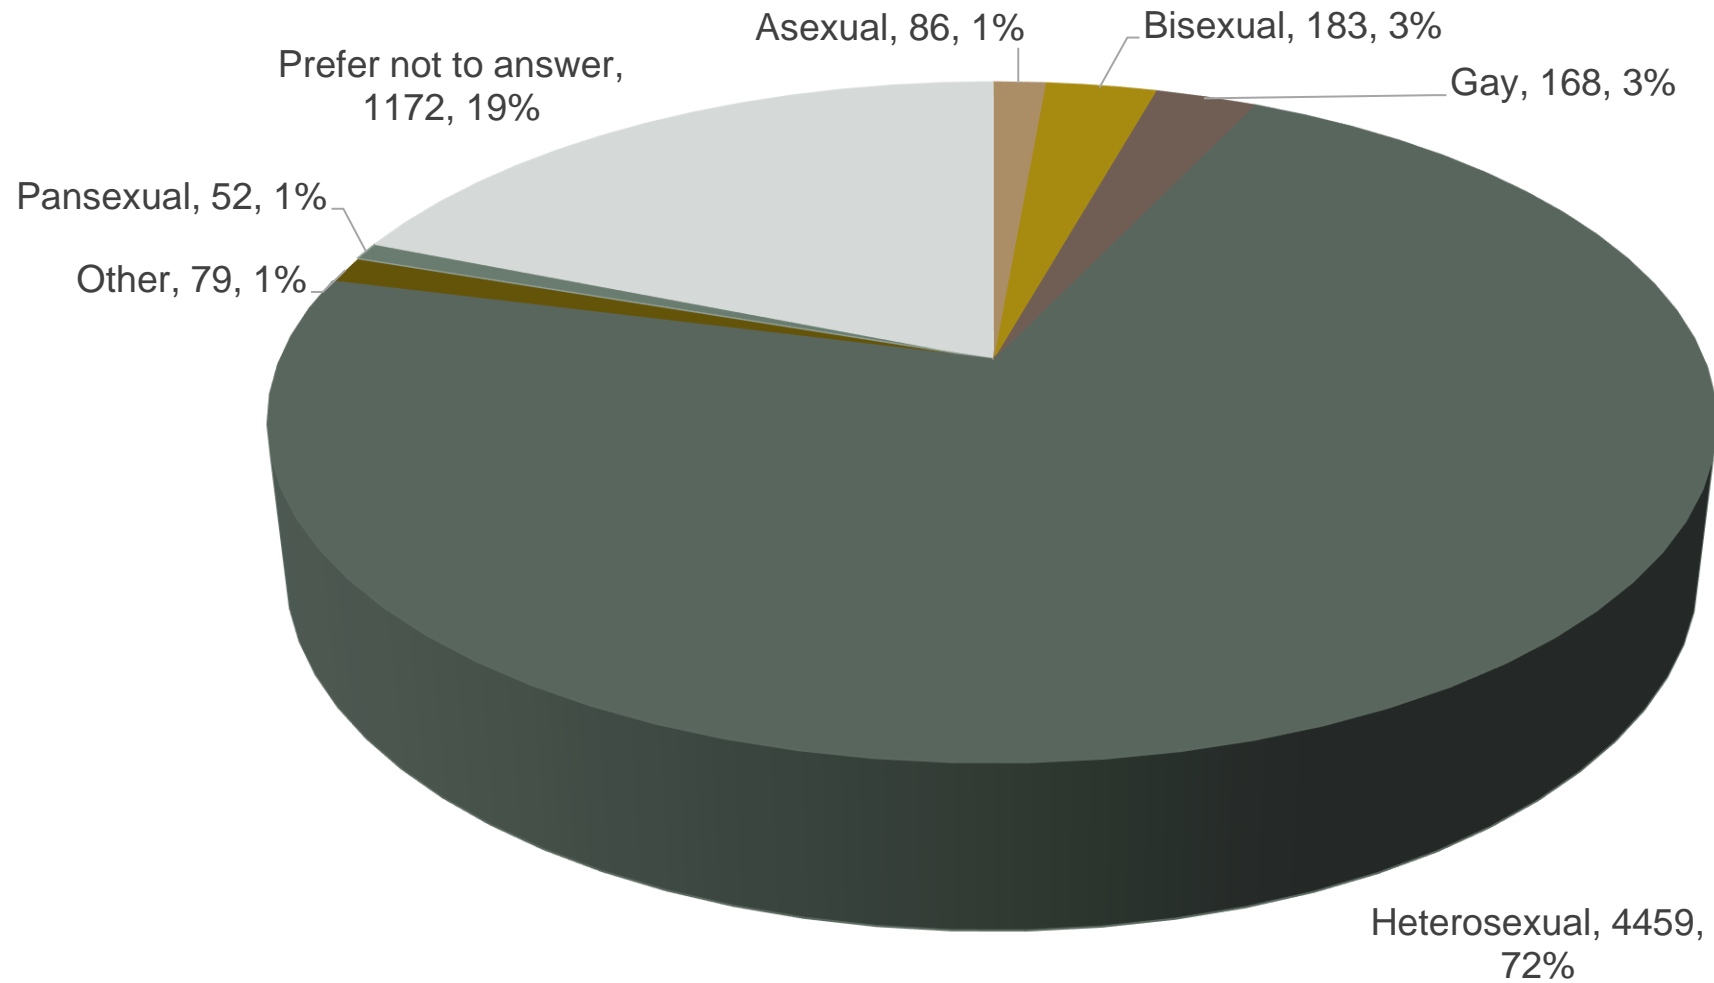

### 2020 Members

# Race/Ethnicity

Survey sent to 8,290 total members; 75% (6,207) responded; 6,477 responses total due to members selecting more than one response.

# Gender Identity

Survey sent to 8,290 members; 75% (6,208 members) responded.

# Sexual Orientation

Survey sent to 8,290 total members; 75% (6,199 members) responded.