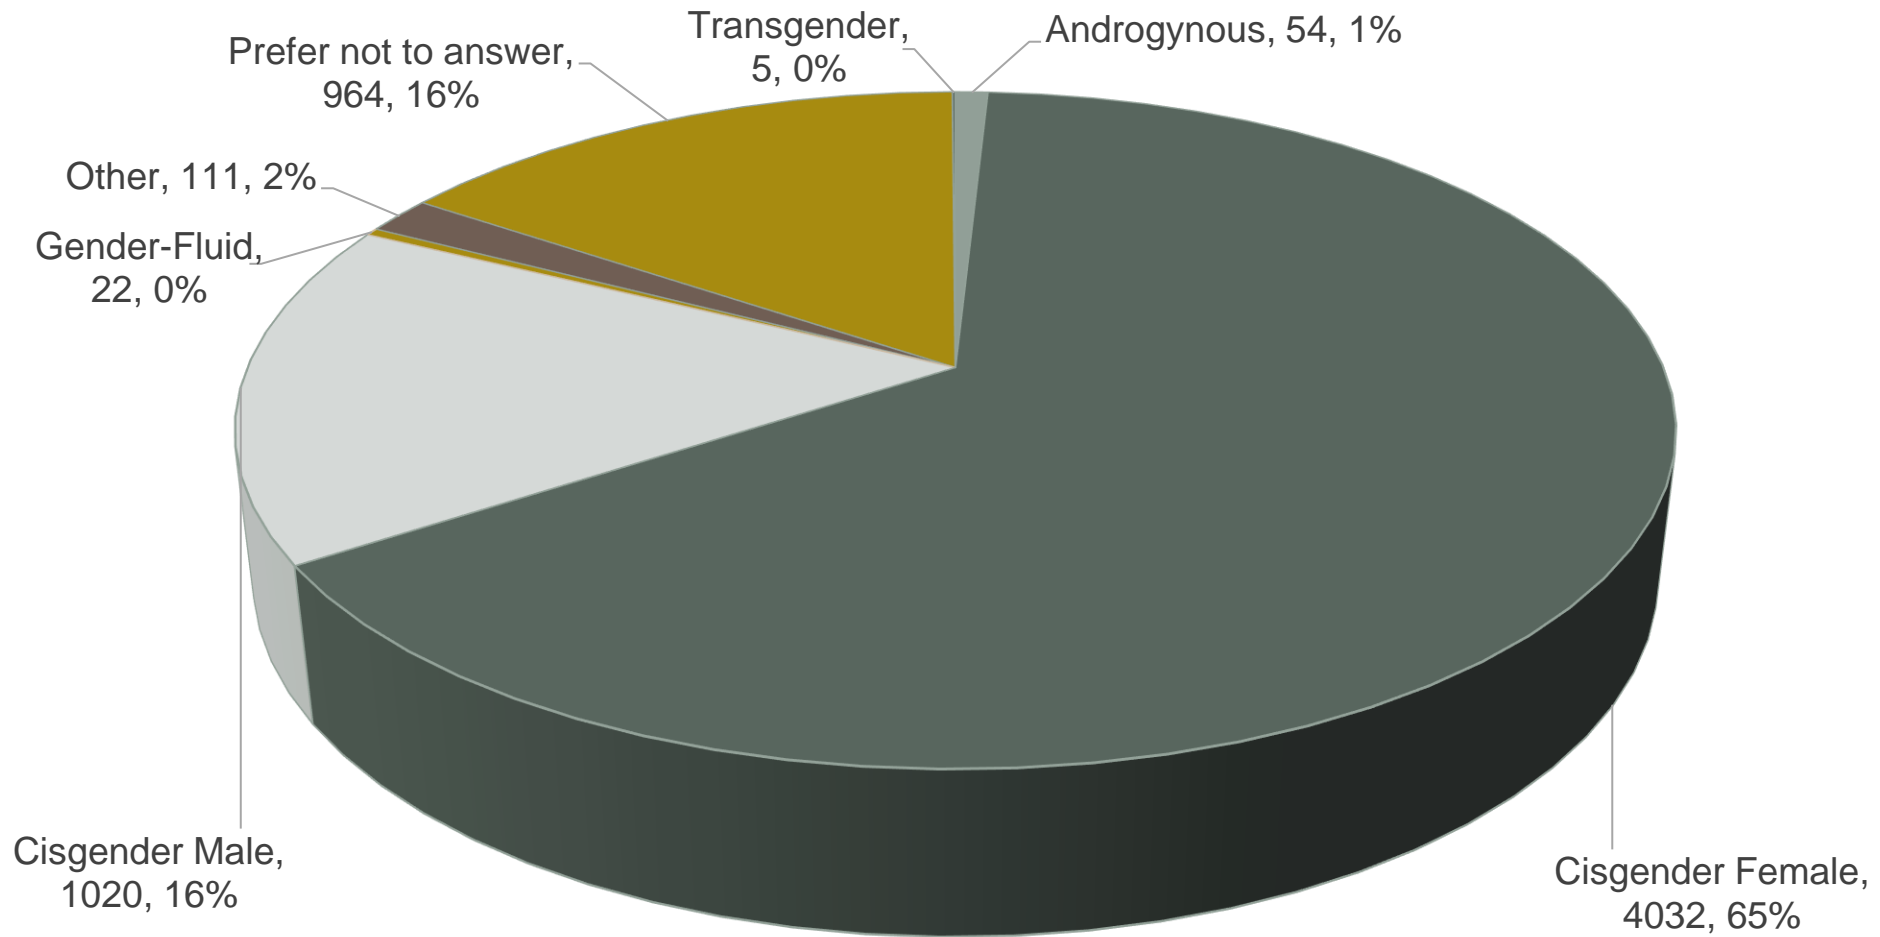

Gender Identity

Survey sent to 8,290 members; 75% (6,208 members) responded.