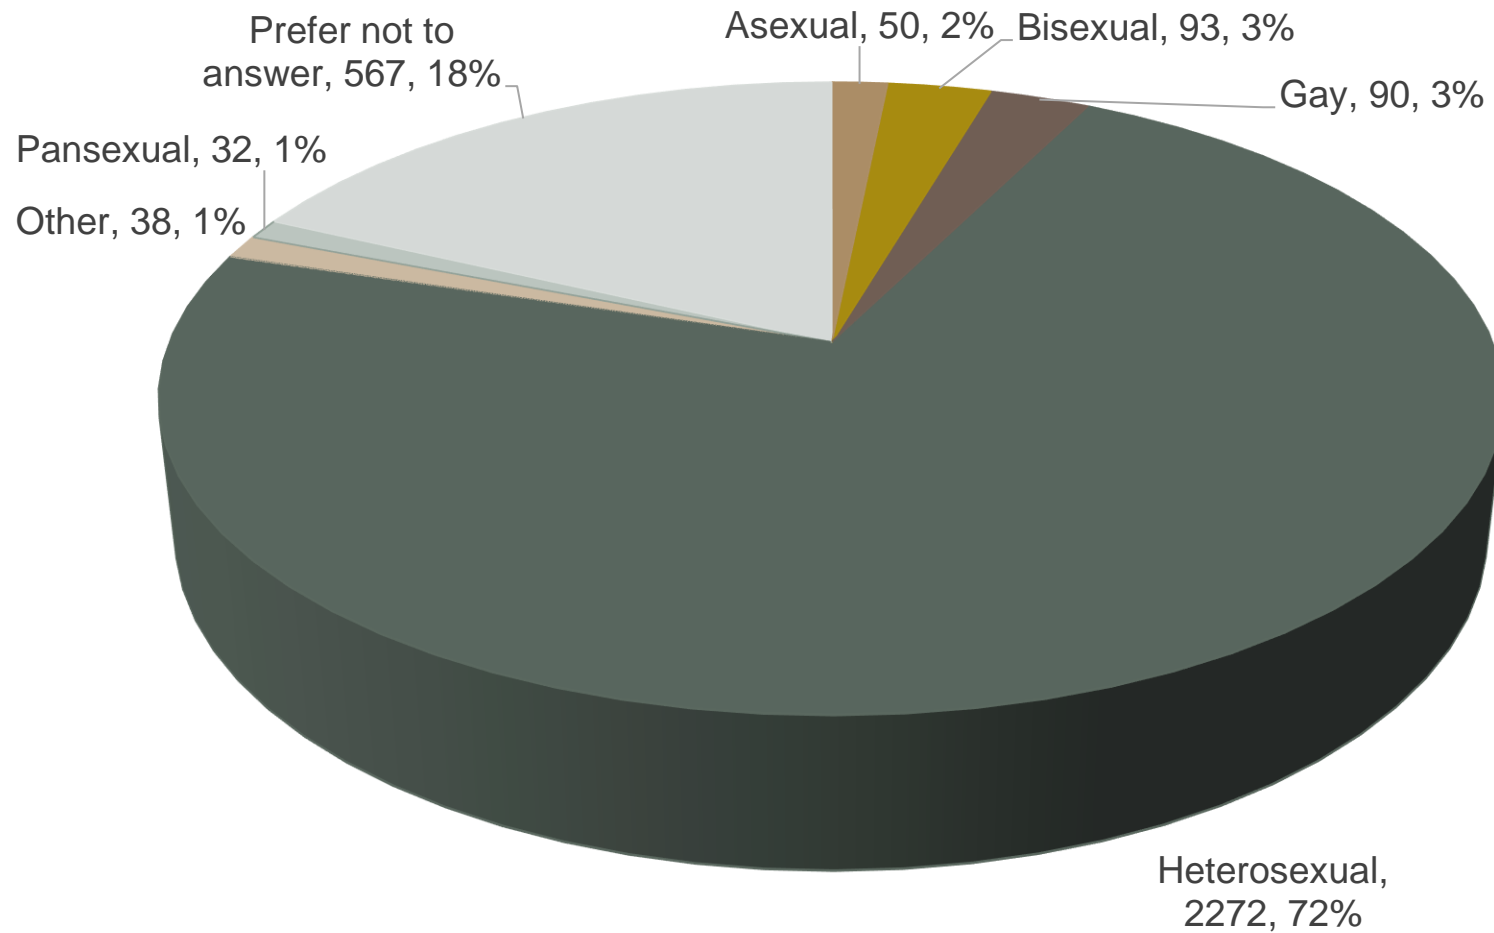

ABAI Diversity Data

2020 Annual Convention Attendees

A | B | A | I

Association for Behavior Analysis International

Race/Ethnicity

Survey sent to 3,605 members; 87% (3,145 members) responded; 3,280 responses total due to members selecting more than one response.

Gender Identity

Survey sent to 3,605 members; 87% (3147 members) responded.

Sexual Orientation

Survey sent to 3,605 total members; 87% (3,142 members) responded.