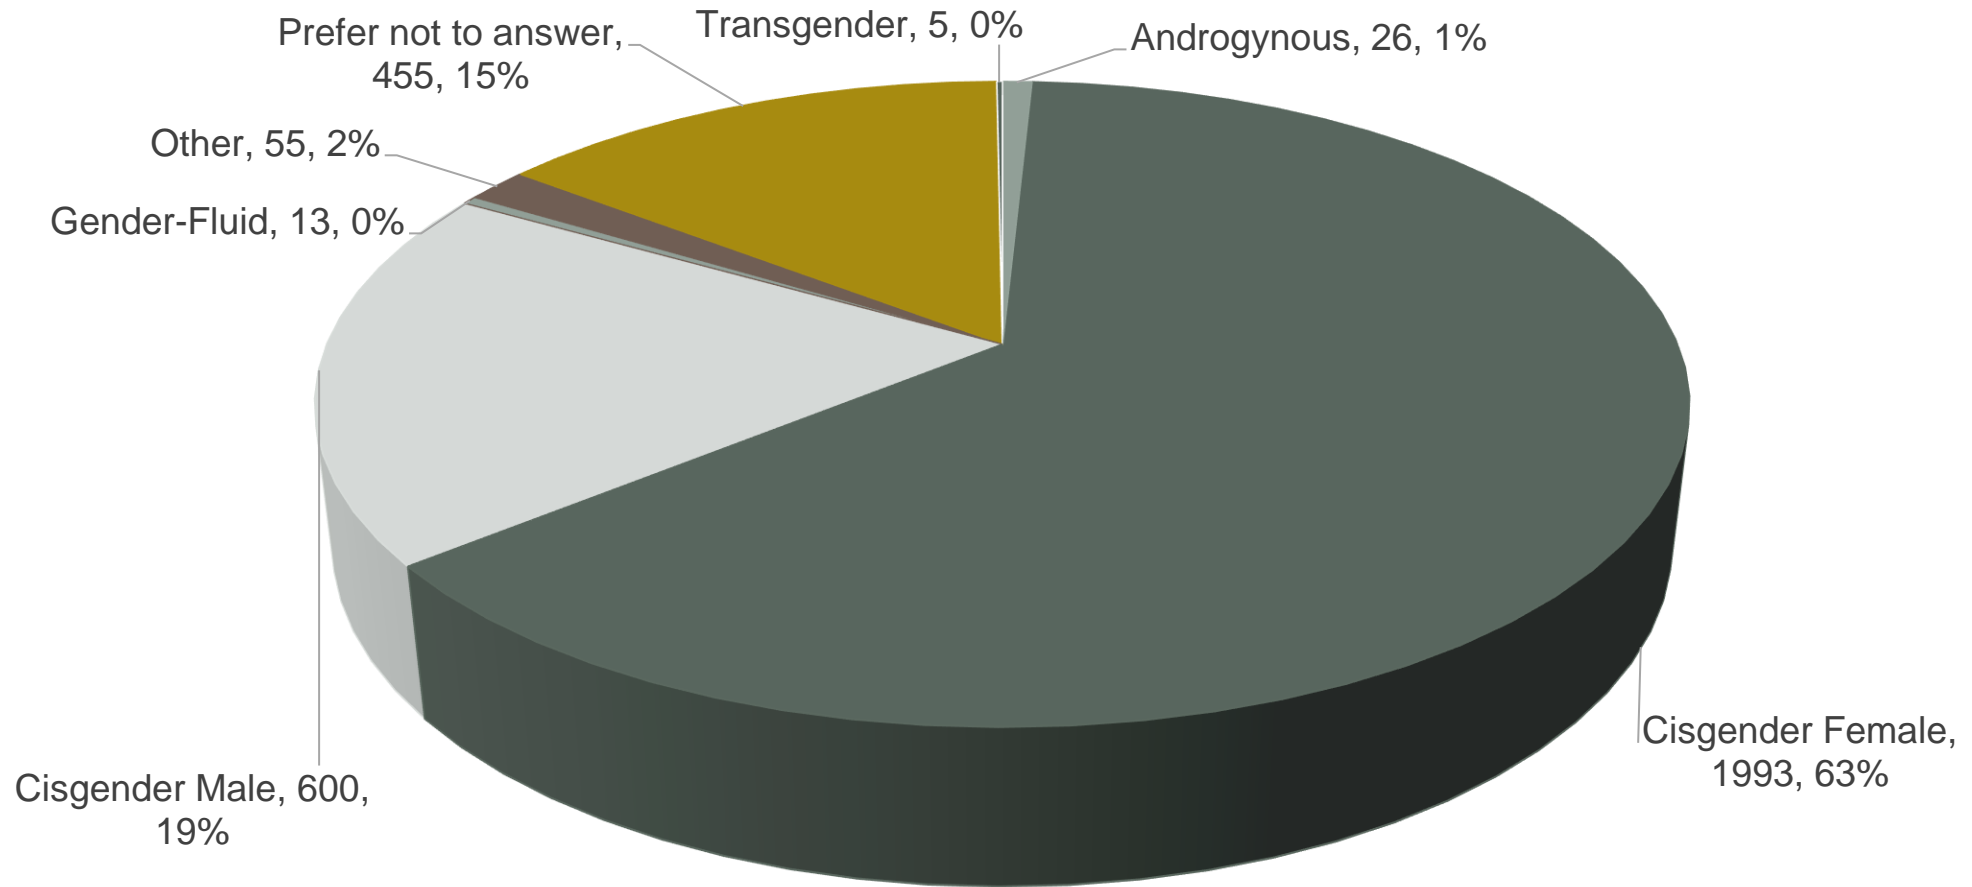

ABAI Diversity Data

2020 Annual Convention Attendees

A | B | A | I

Association for Behavior Analysis International

Race/Ethnicity

Survey sent to 3,605 members; 87% (3,145 members) responded; 3,280 responses total due to members selecting more than one response.

Gender Identity

Survey sent to 3,605 members; 87% (3147 members) responded.

Sexual Orientation

Survey sent to 3,605 total members; 87% (3,142 members) responded.