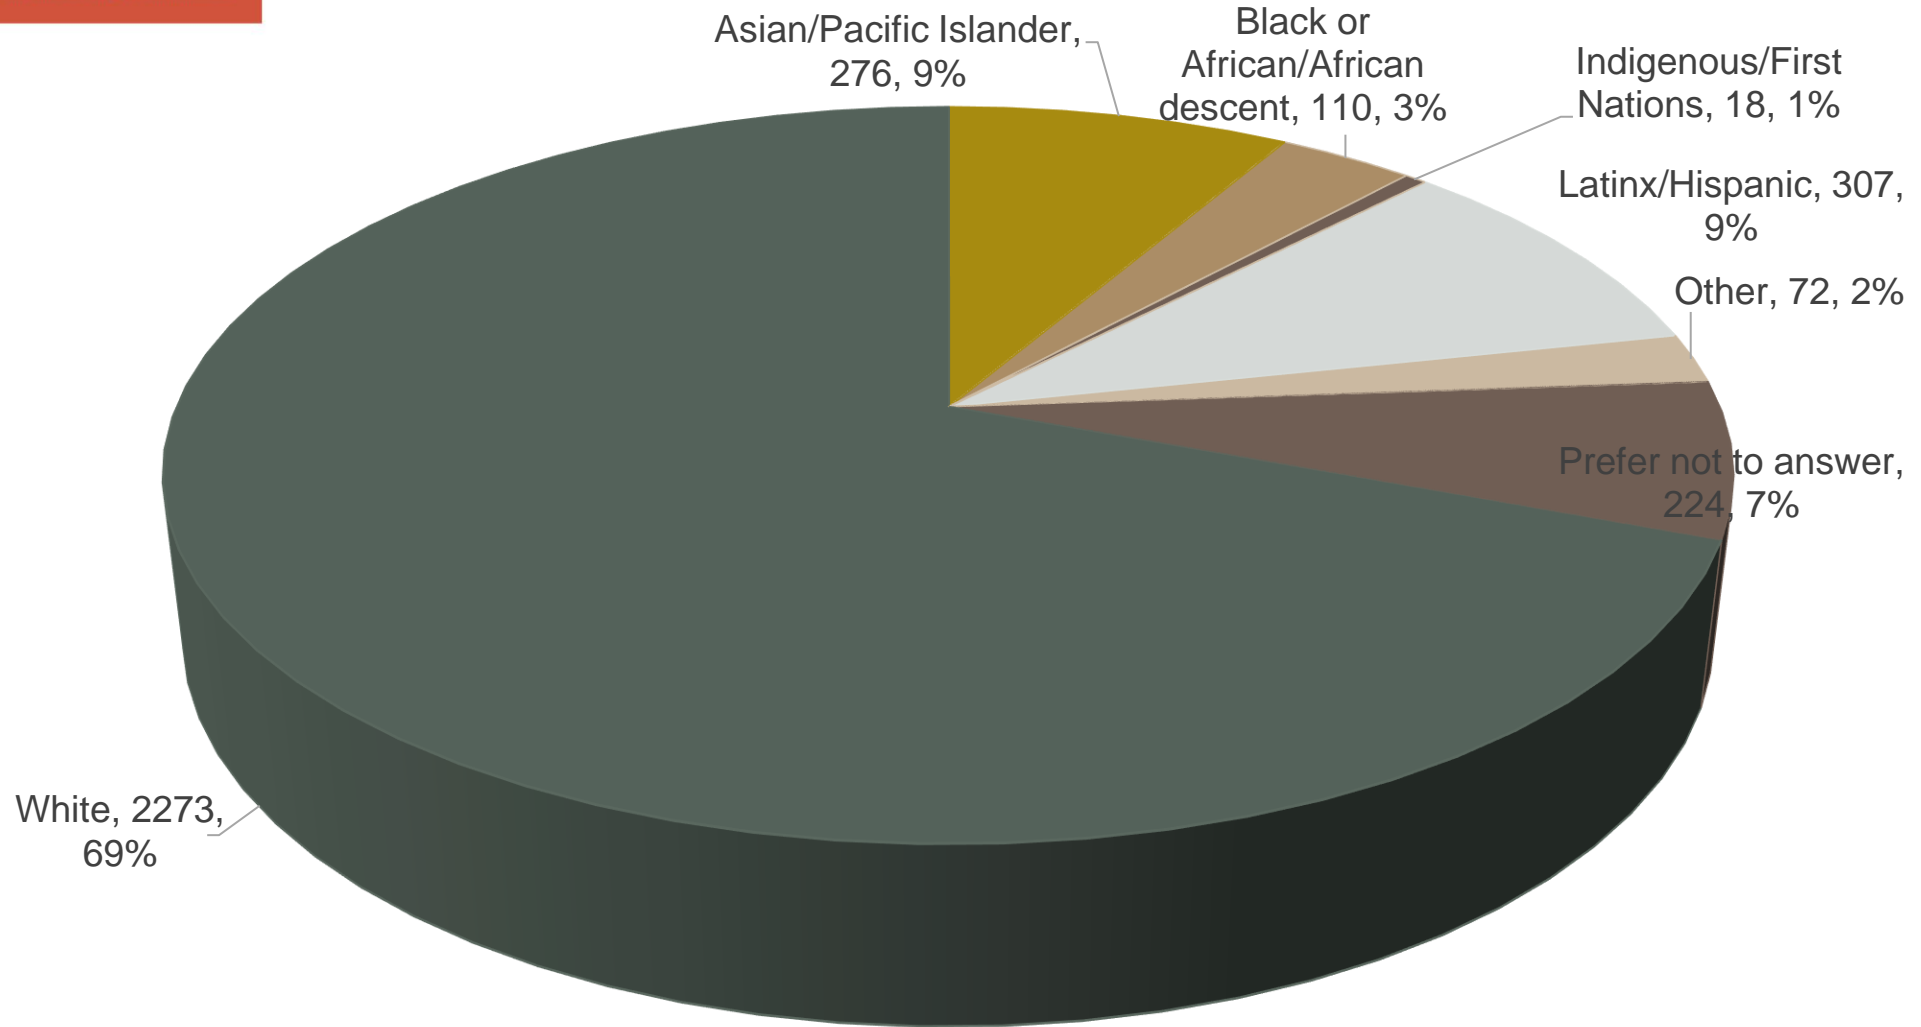

ABAI Diversity Data

2020 Annual Convention Attendees

A | B | A | I

Association for Behavior Analysis International

Race/Ethnicity

Survey sent to 3,605 members; 87% (3,145 members) responded; 3,280 responses total due to members selecting more than one response.

Gender Identity

Survey sent to 3,605 members; 87% (3147 members) responded.

Sexual Orientation

Survey sent to 3,605 total members; 87% (3,142 members) responded.